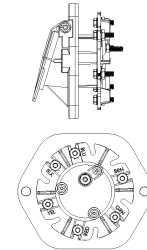

TRAMEC

LARGE TYPE SAE J560 NYLON RECEPTACLES

DIRECT
WIRE

7-WAY WITH
CIRCUIT BREAKERS

STACKING
STUDS

Ø .180
PUSH-ON

15 AMP

20 AMP

30 AMP

40 AMP

PIN STYLE

SOLID

SPLIT

SOLID

SPLIT

SOLID