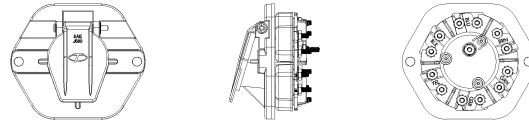

TRAMEC

LARGE TYPE SAE J560 NYLON RECEPTACLES

DIRECT
WIRE

7-WAY WITH
CIRCUIT BREAKERS

STACKING
STUDS

Ø .180
PUSH-ON

15 AMP

20 AMP

30 AMP

40 AMP

PIN STYLE

SOLID

SPLIT

SOLID

SPLIT

SOLID

SPLIT

SOLID

SPLIT

SOLID

SPLIT

SOLID

SPLIT

SOLID